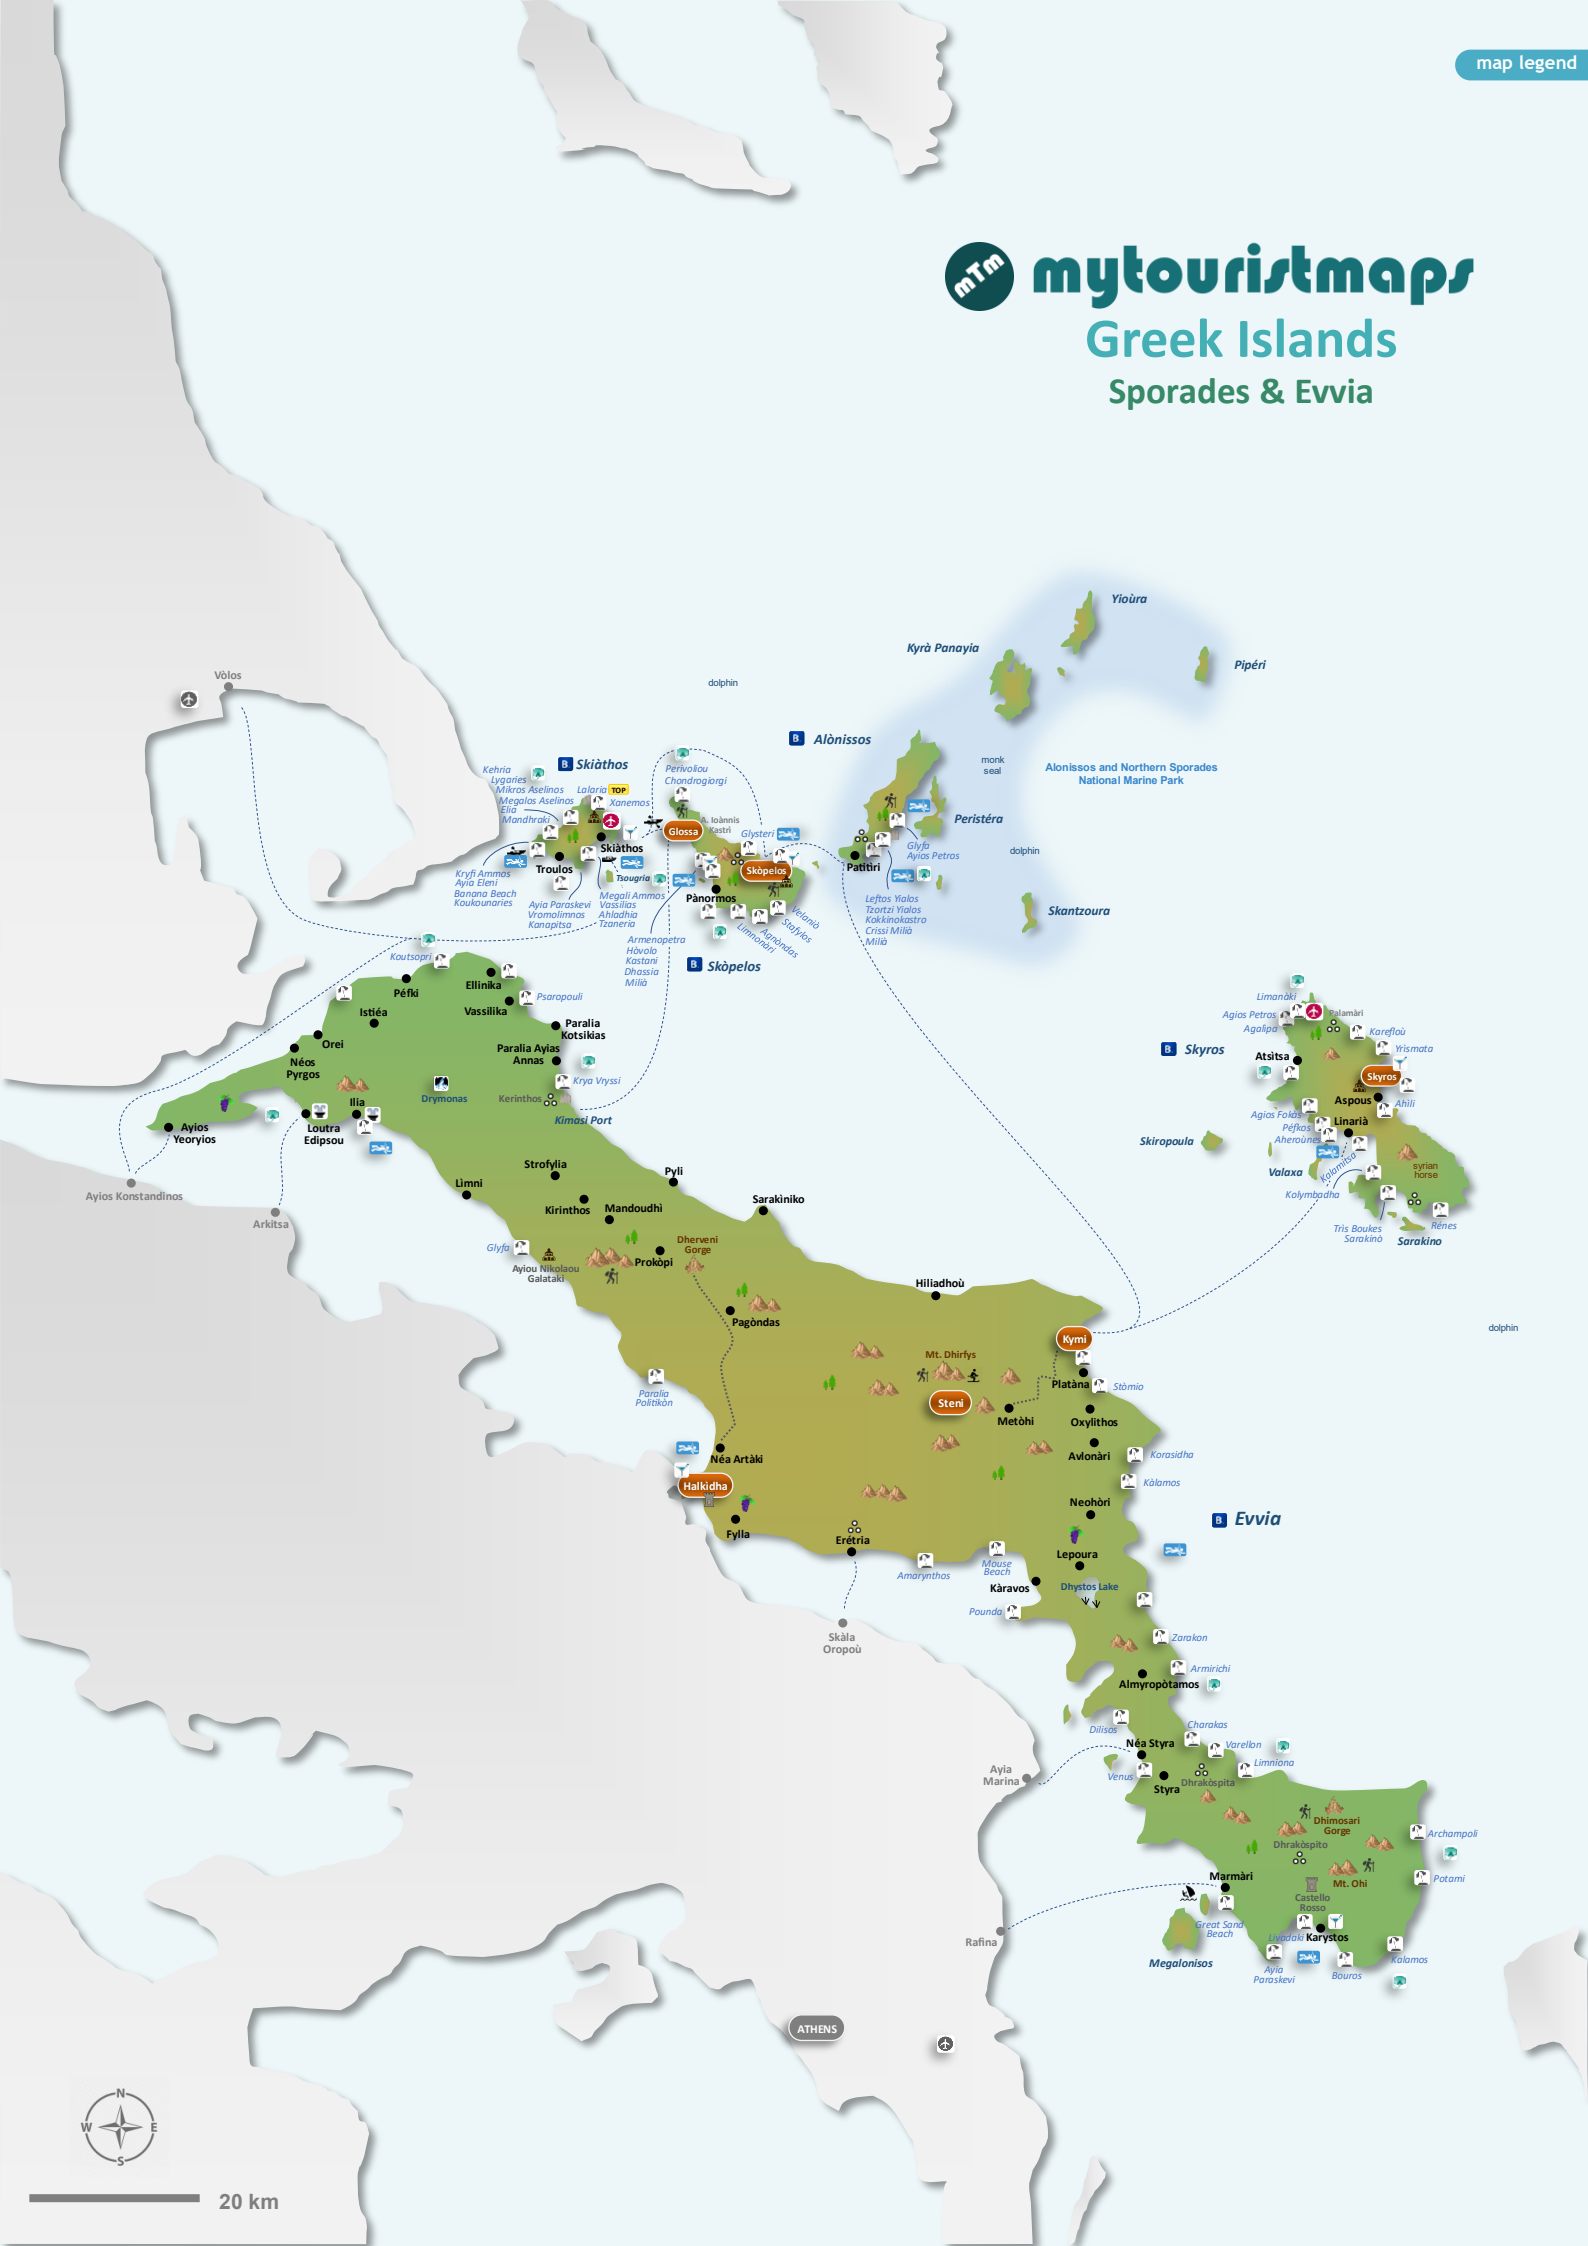

mytouristmaps

Greek Islands

Sporades & Evvia

20 km

ATHENS

Alonissos

Skiathos

Skopelos

Skyros

Evvia

ATHENS