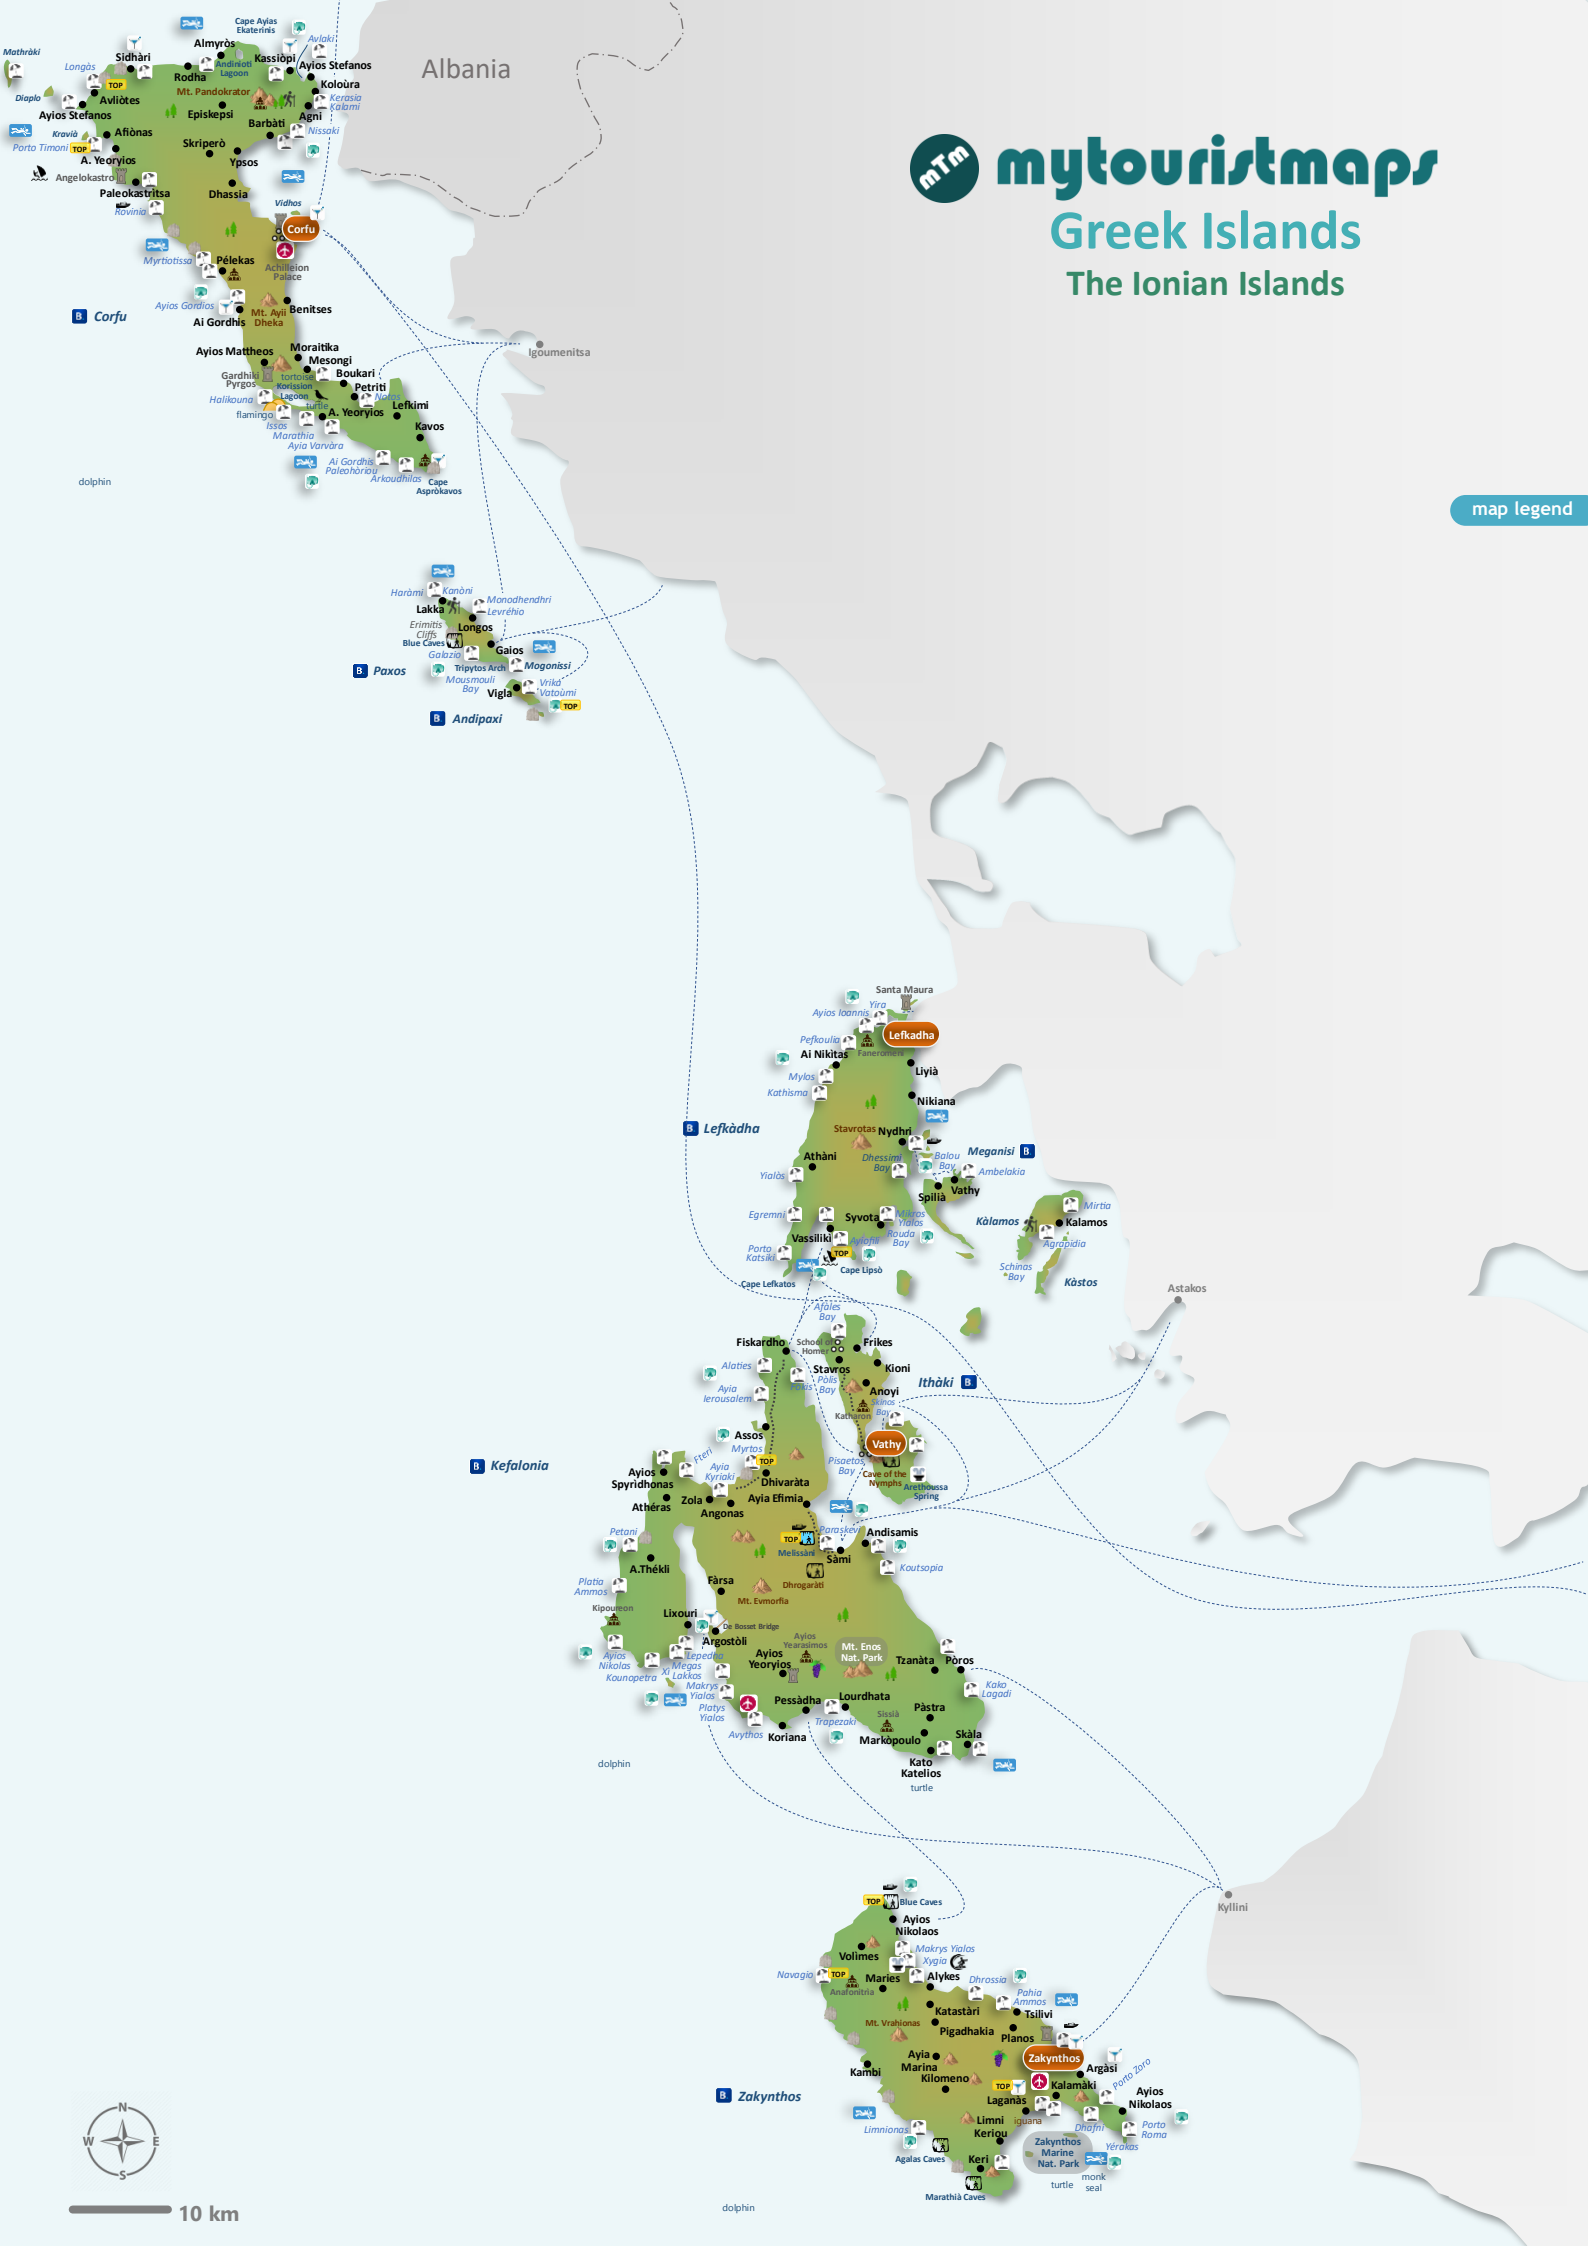

**mytouristmaps**  
**Greek Islands**  
 The Ionian Islands

map legend

10 km

dolphin

dolphin

dolphin

turtle

turtle seal