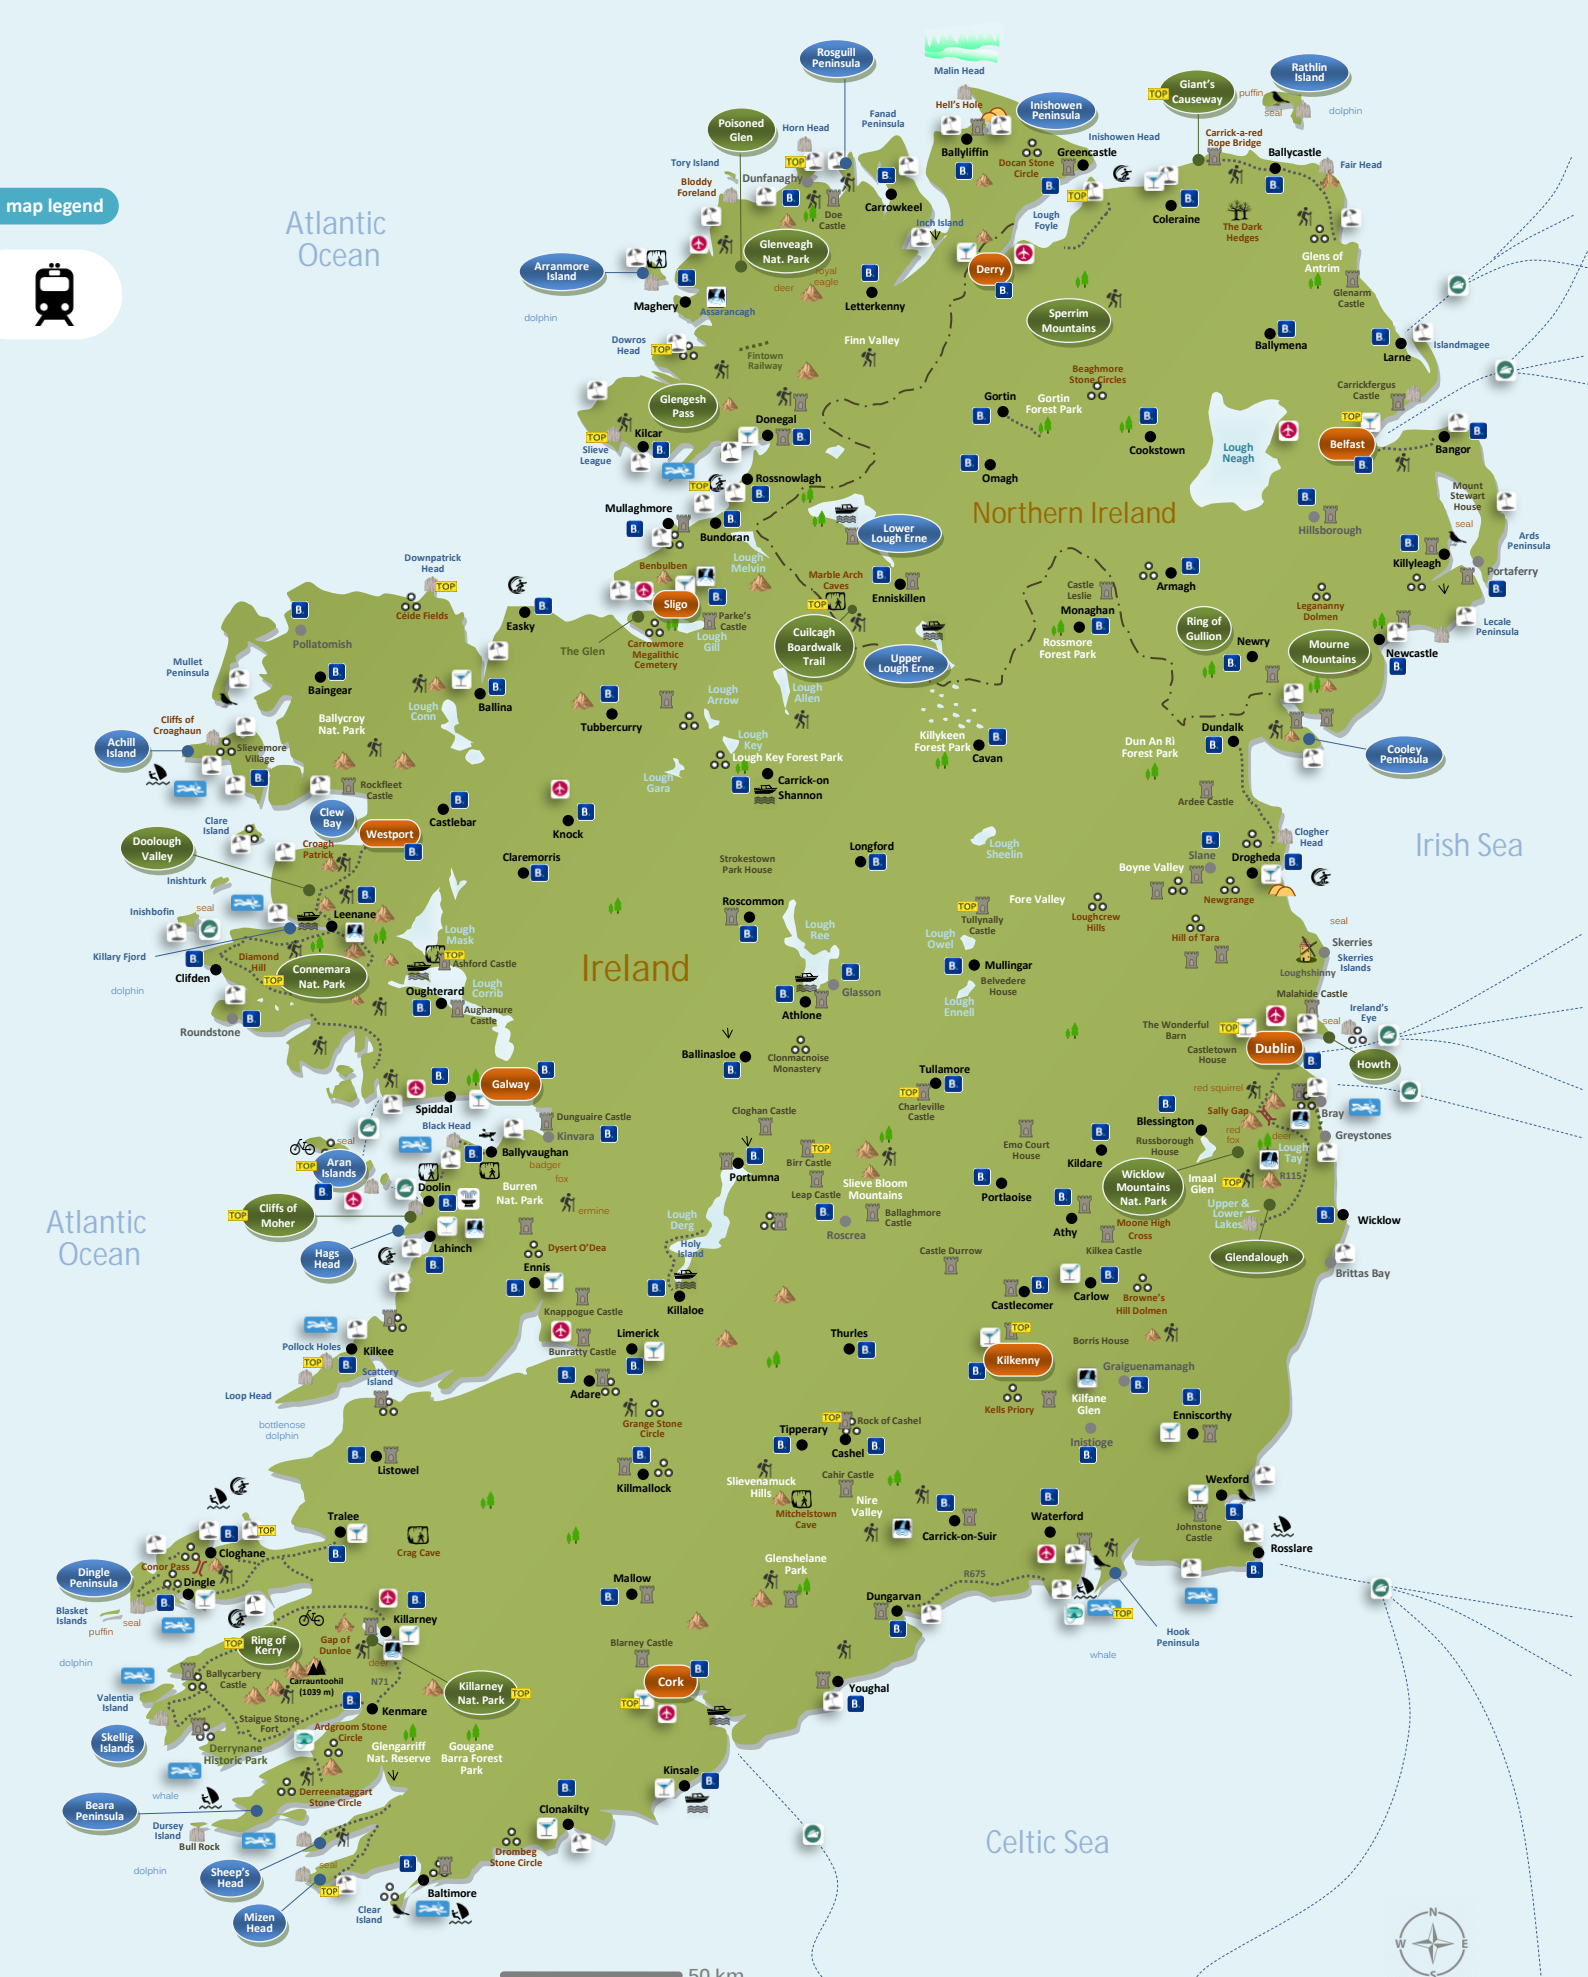

map legend

Atlantic Ocean

Northern Ireland

Ireland

Irish Sea

Atlantic Ocean

Celtic Sea

50 km