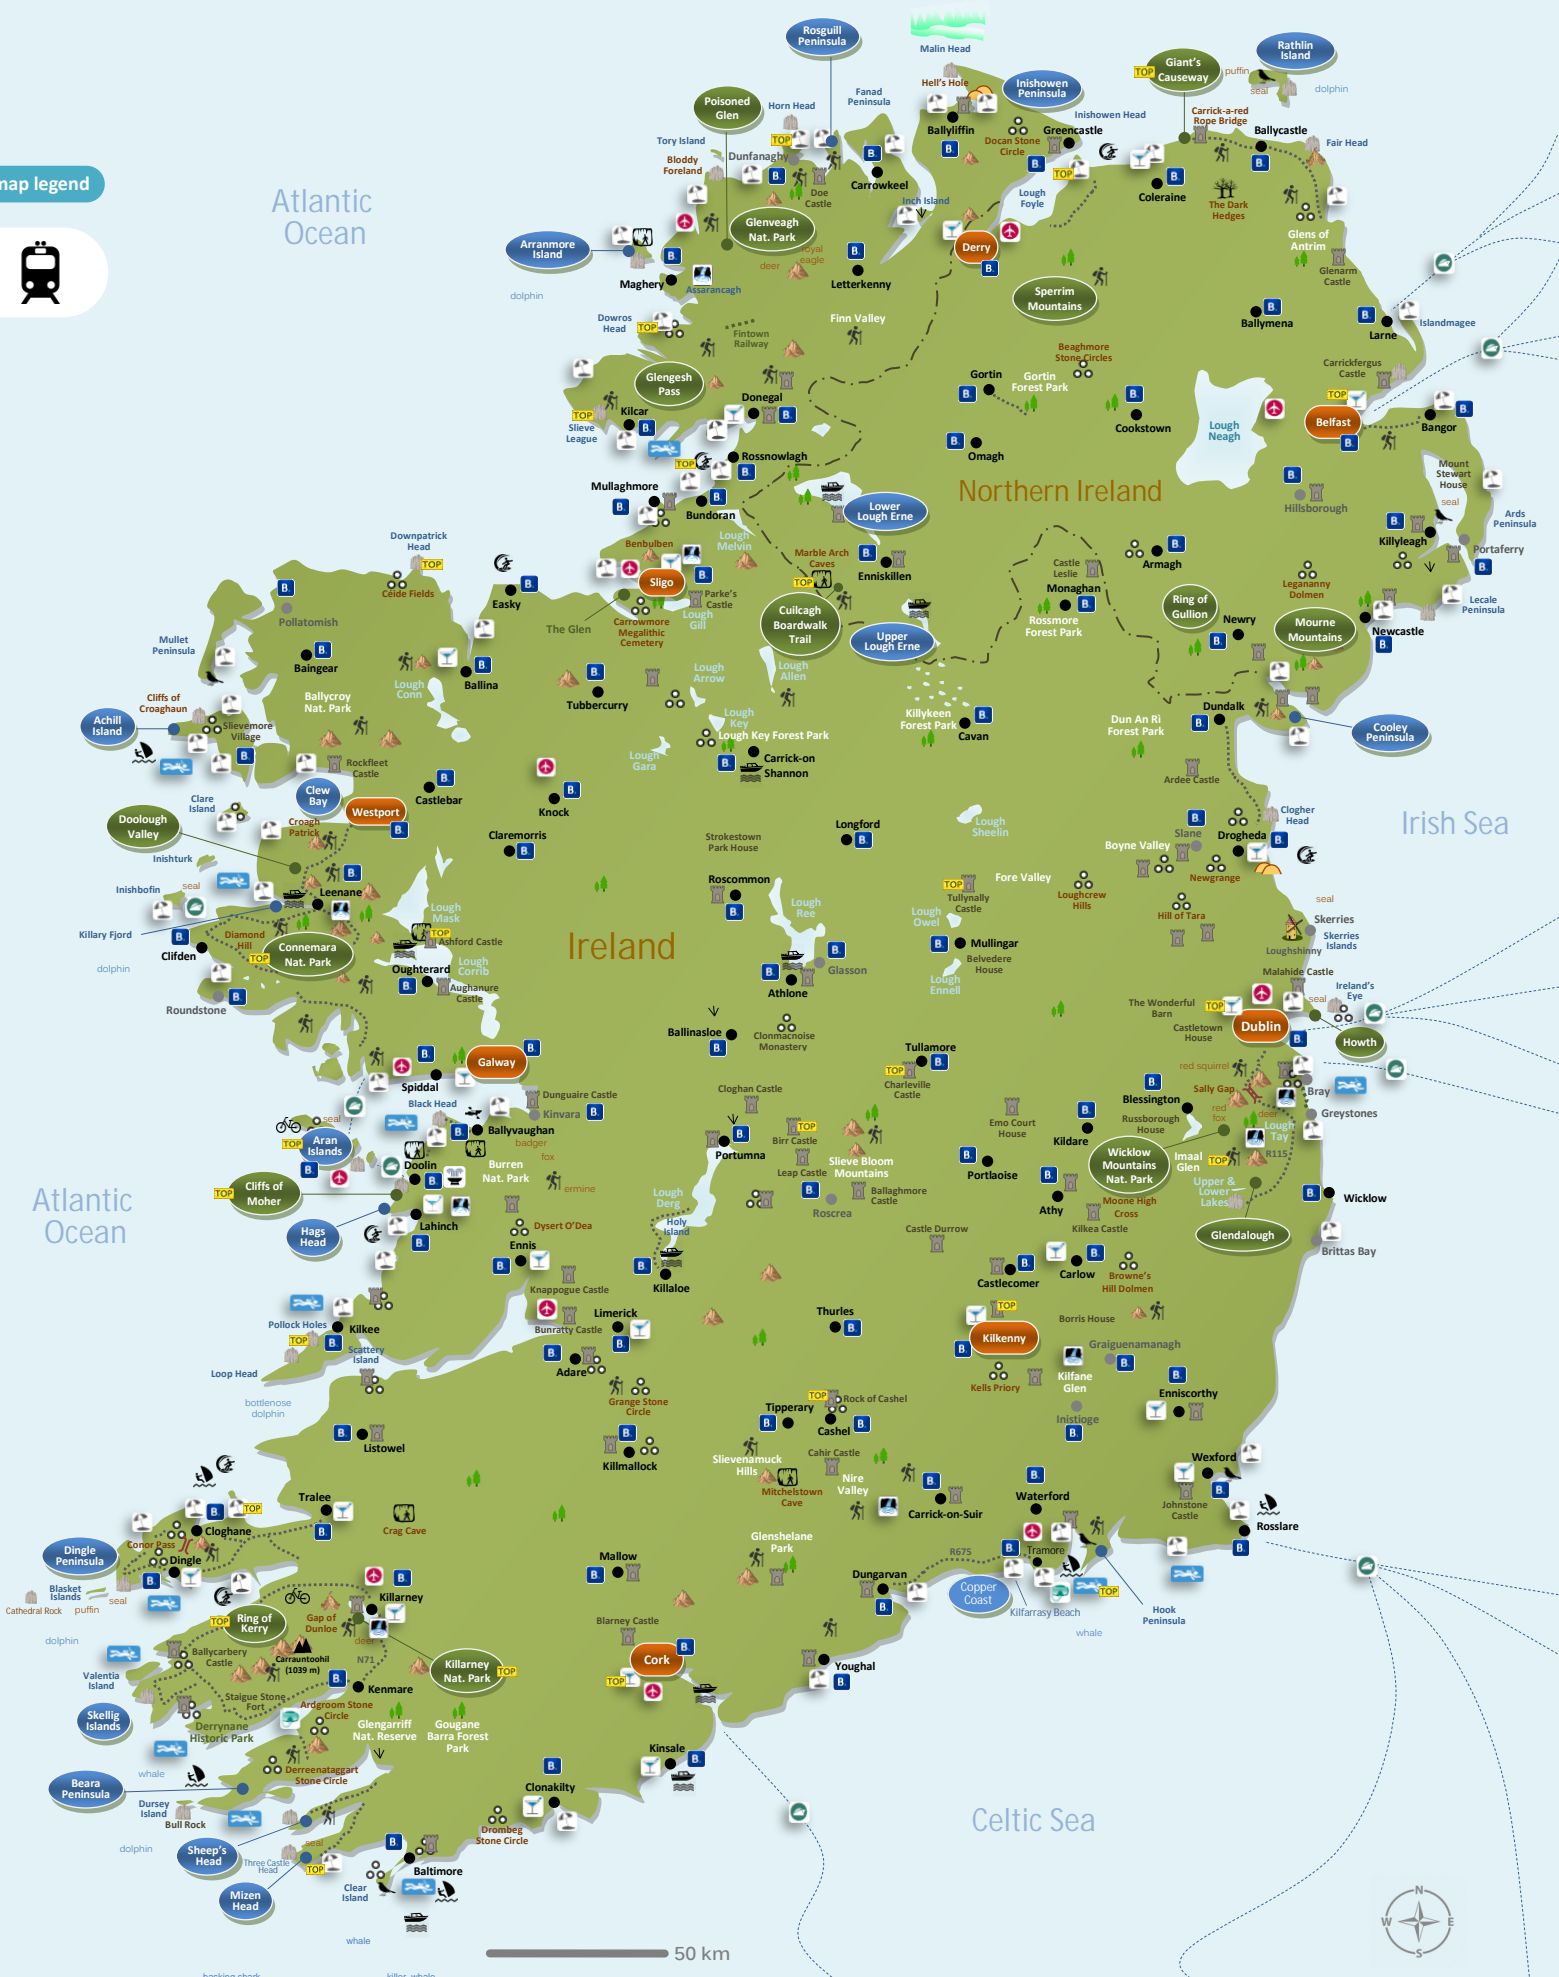

map legend

Atlantic Ocean

Irish Sea

Atlantic Ocean

Celtic Sea

50 km

basking shark killer whale